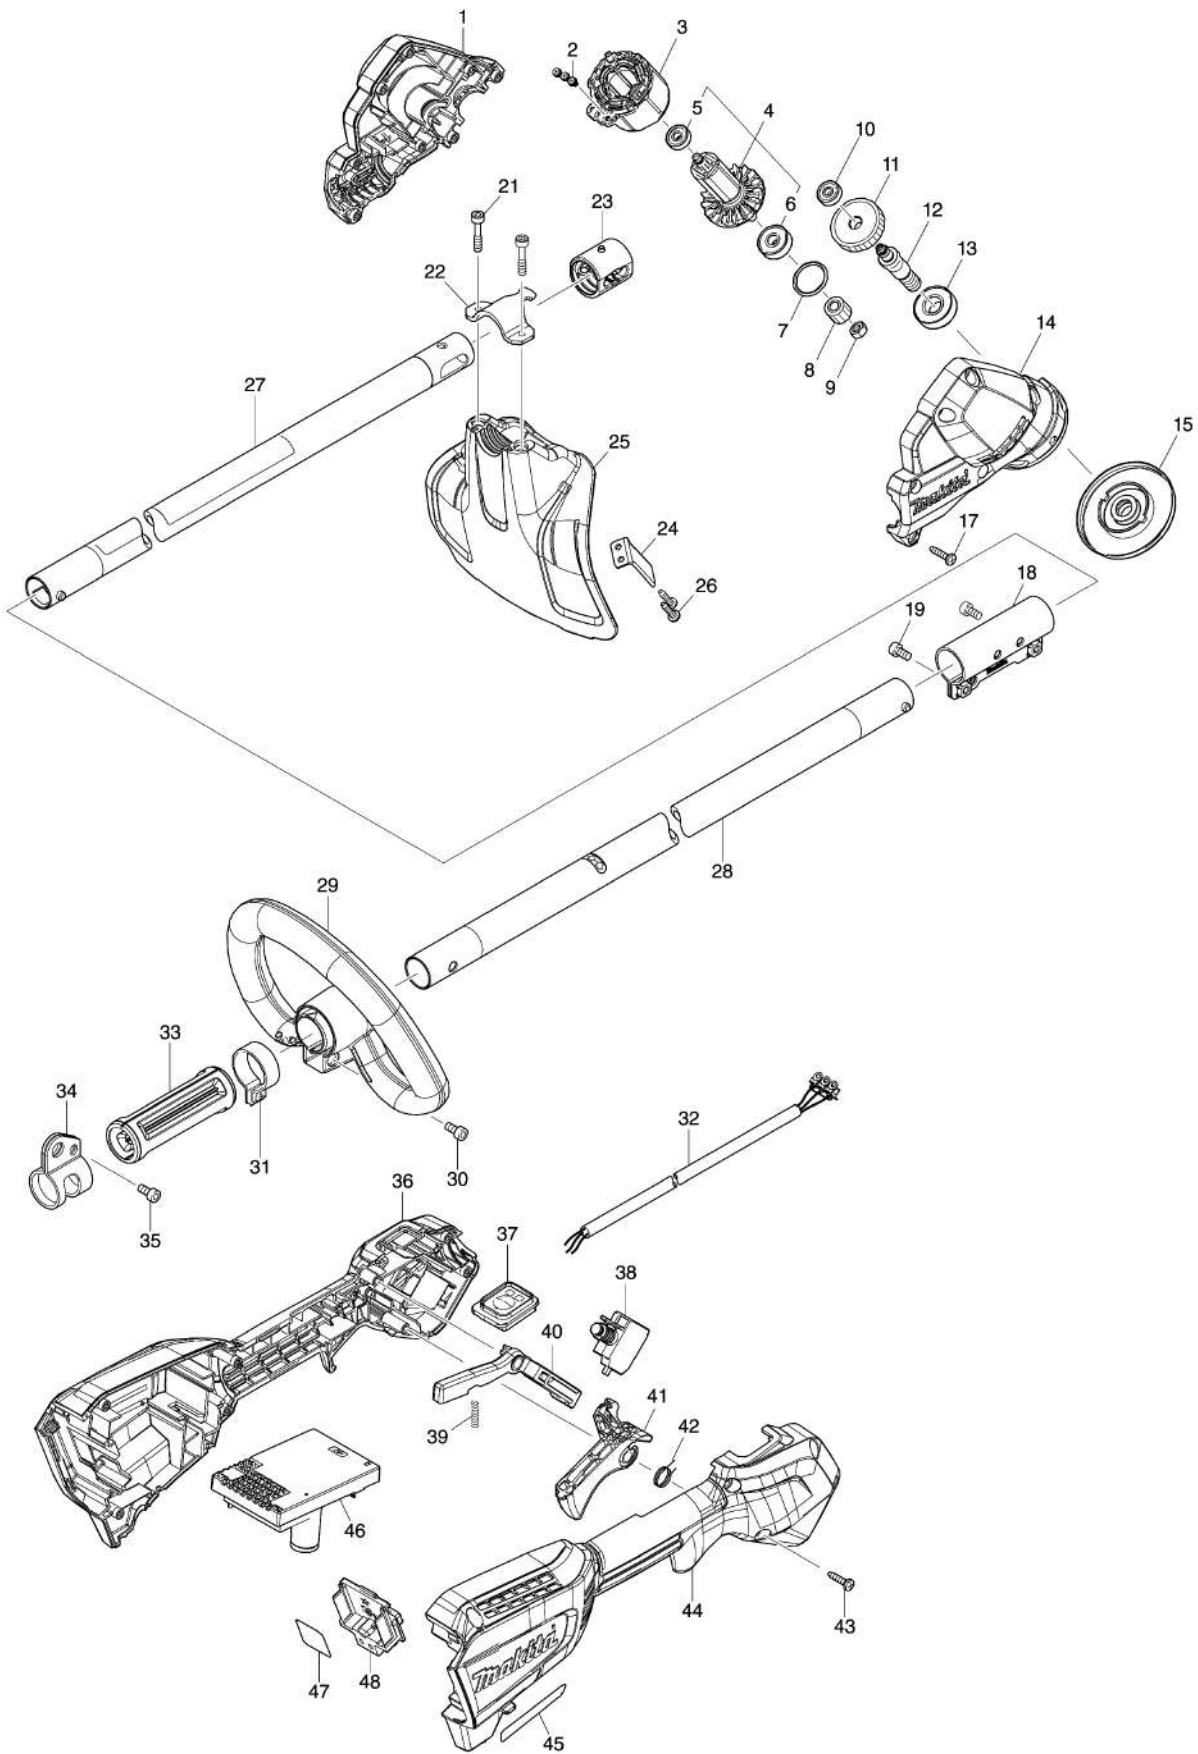

Model No.DUR192L CORDLESS GRASS TRIMMER

Model No.DUR192L CORDLESS GRASS TRIMMER

Item	Parts No.	Description	I/C	Qty	New/Old	Opt. 1	Opt. 2	Note
001	183R54-1	MOTOR HOUSING SET		1				
D10		INC. 14						
002	652069-6	FLAT HEAD SCREW M3X6		3				
003	629A22-3	STATOR		1				
004	519643-2	ROTOR ASS'Y		1				
D10		INC. 5,6						
005	210235-7	BALL BEARING 625ZZ		1				
006	210236-5	BALL BEARING 627ZZ		1				
007	213843-3	O-RING 21		1				
008	227831-4	HELICAL GEAR 11		1	*			
008-1	227883-5	HELICAL GEAR 11	<	1				
009	931302-2	HEX. NUT M6		1				
010	210235-7	BALL BEARING 625ZZ		1				
011	227830-6	HELICAL GEAR 32		1				
012	327678-7	CUTTER SHAFT		1				
013	210216-1	BALL BEARING 6001DDW		1				
014	183R54-1	MOTOR HOUSING SET		1				
D10		INC. 1						
015	140W47-1	RECEIVE WASHER COMPLETE		1				
C10	213134-2	O-RING 11		1				
017	266326-2	TAPPING SCREW 4X18		8				
018	347747-8	JOINT 24		1				
019	922207-7	HEX. SOCKET HEAD BOLT M5X10		2				
021	251513-6	H.S.H.BOLT M5X25		2				
022	347667-6	PROTECTOR CLAMP		1				
023	424567-8	RUBBER SLEEVE 24		1				
024	346855-2	CUTTER		1				
025	412580-8	PROTECTOR N 330		1				
026	266326-2	TAPPING SCREW 4X18		2				
027	140W46-3	PIPE COMPLETE C		1				
C10	8023L9-8	CAUTION LABEL		1				
C20	819312-8	MAKITA LOGO LABEL		1				
028	140W45-5	PIPE COMPLETE B		1				
C10	808723-2	CAUTION LABEL		1				
029	457937-6	LOOP HANDLE 24		1				
030	922212-4	HEX. SOCKET HEAD BOLT M5X12		1				
031	347011-7	PIPE CLAMP 29		1				
032	699157-8	POWER SUPPLY CORD UNIT		1				
033	451601-1	SPACER 24		1				
034	347116-3	HANGER		1				
035	922212-4	HEX. SOCKET HEAD BOLT M5X12		1				

Please order the parts with part number.

Print Date 31/8/2020