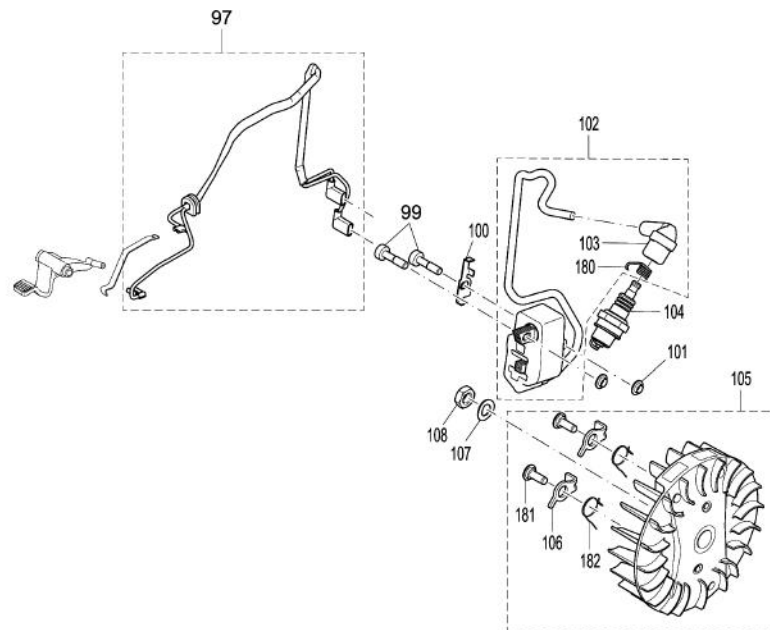

Model No.EK6101 POWER CUTTER