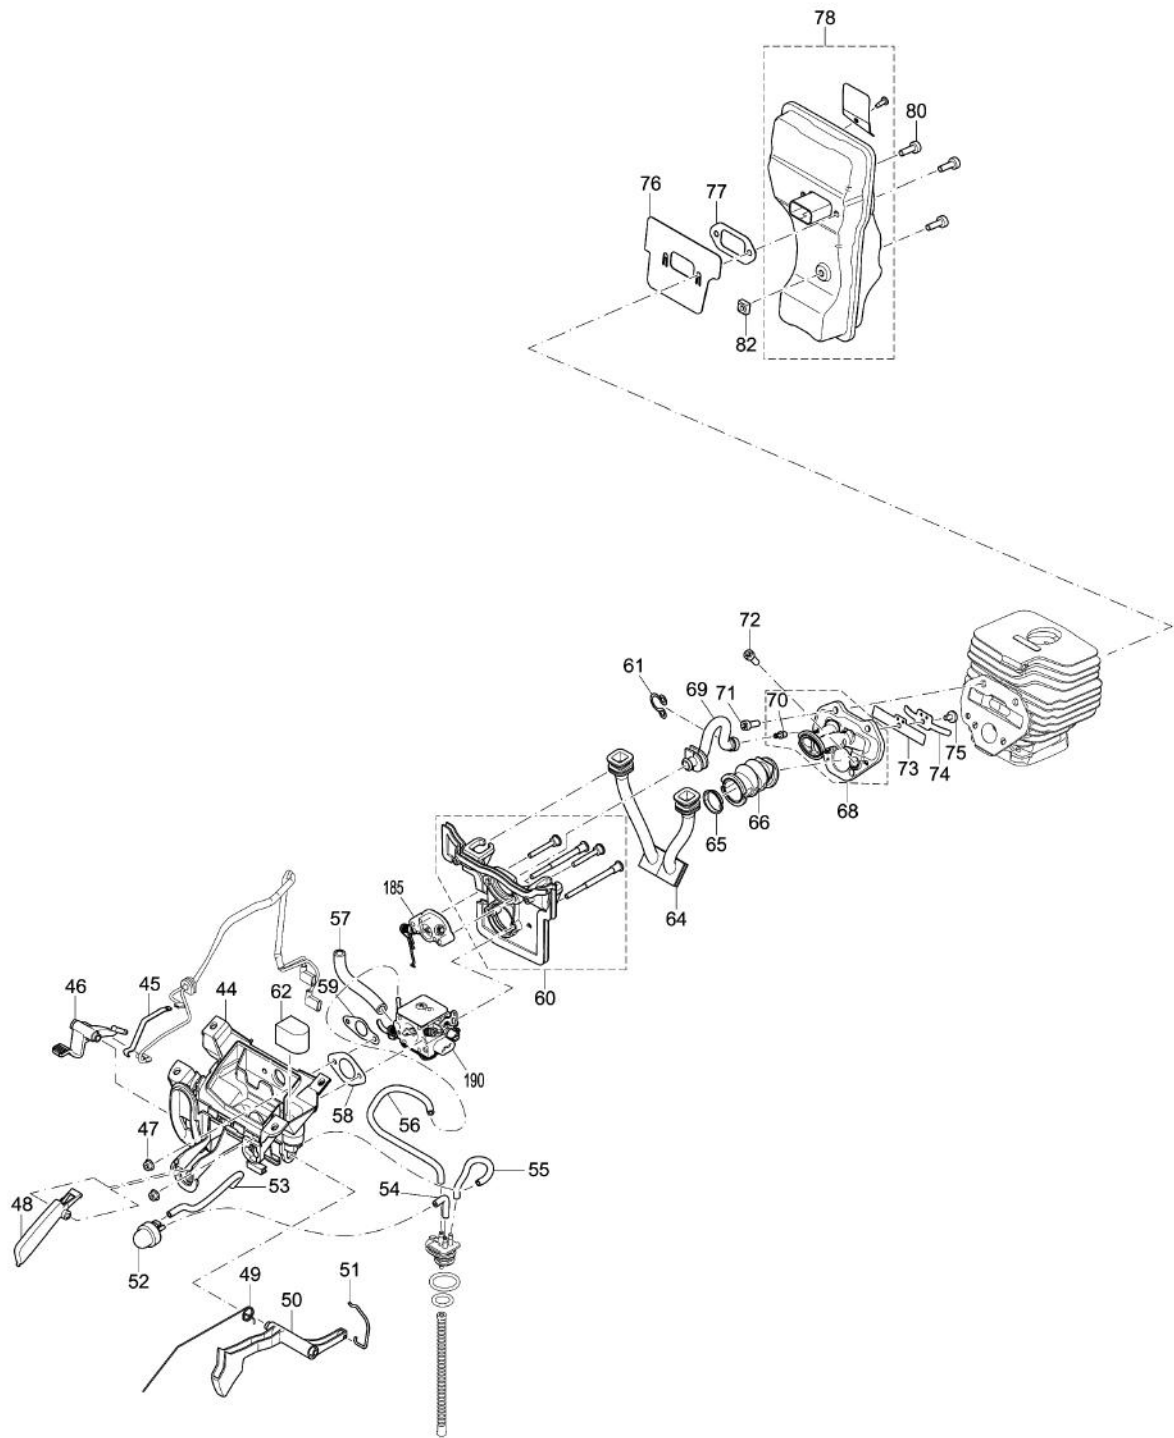

Model No.EK6101 POWER CUTTER