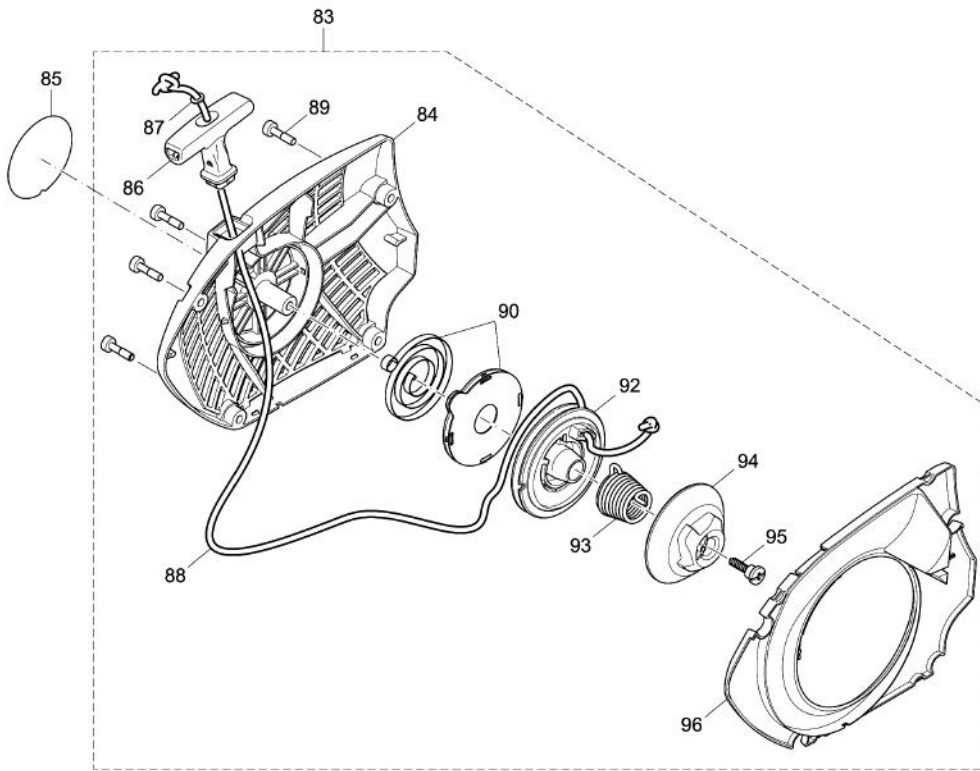

Model No.EK6101 POWER CUTTER